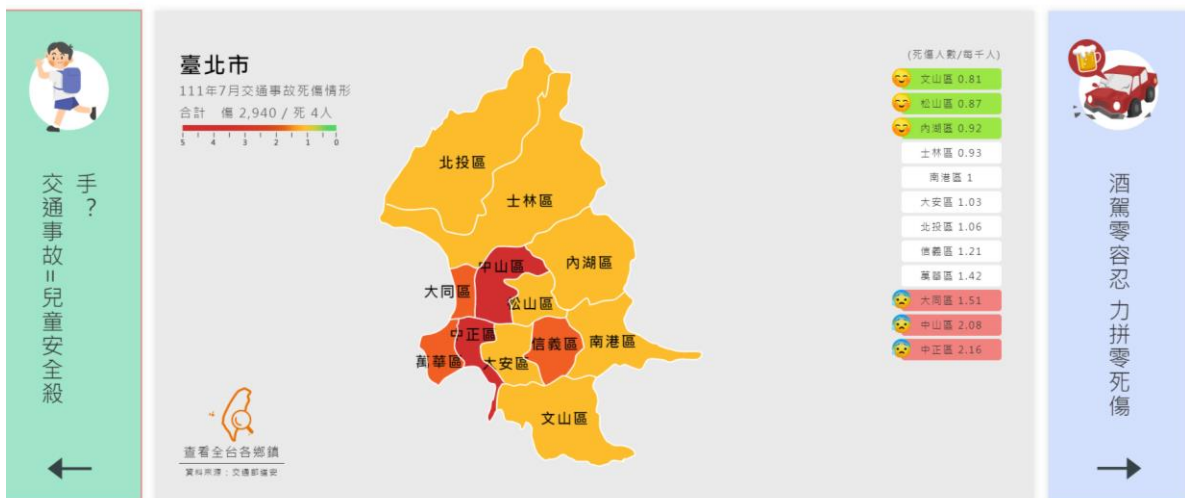

Zero Tolerance to Drunk Driving

Numbers of DUI Cases Turned in to the Police and Road Accident Casualties

Year	The number of cases of cited for traffic violations	The number of cases of taken to court	The number of casualties caused by a drunk driving of an individual with a BAC of over 0.15mg/L	The main causes of the first party in causing the accident		Any drunk driver with a BAC of over 0.15mg/L [Note 2]			
				Number of deaths within 24 hours (A1)	Number of injuries (A1+A2)	Number of deaths within 30 days	Number of injuries		
2018	101,202	57,834	9,718	100	5,595	316	12,384		
2019	91,620	53,365	9,122	149	4,991	294	11,607		
2020	82,626	48,054	8,893	151	4,983	289	11,225		
2021	59,454	36,248	8,647	163	4,836	311	10,891		
2022.1-7	37,218	20,459	4,429	79	2,637	155	5,563		

[Note 1]

According to article 114 of Regulations Governing Road Traffic Safety, a drunk driving accident refers to the injuries or deaths (including the driver, passengers, or pedestrians involved in the accident) caused by any drivers' (including cars, motorcycles, motive vehicles, and slow moving vehicles) BAC level being over 0.15mg/L.

說明：英文版酒駕事故數據

四、各縣市交通事故死傷統計

說明：以地圖呈現台灣各縣市交通事故死傷統計數據，點地圖可進入內頁查看其他縣市