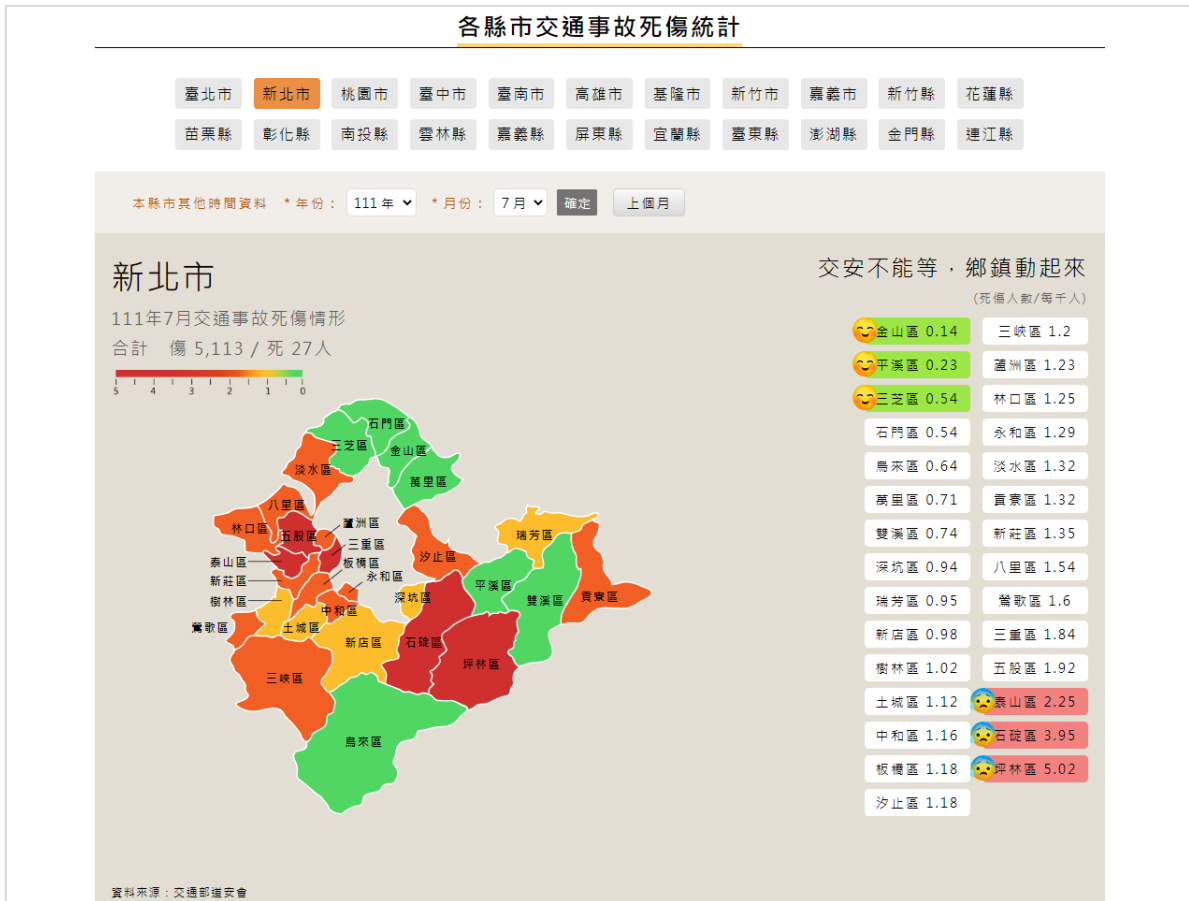

Year	The number of cases of cited for traffic violations	The number of cases of taken to court	The number of casualties caused by a drunk driving of an individual with a BAC of over 0.15mg/L	The main causes of the first party in causing the accident		Any drunk driver with a BAC of over 0.15mg/L [Note 2]	
				Number of deaths within 24 hours (A1)	Number of injuries (A1+A2)	Number of deaths within 30 days	Number of injuries
2018	101,202	57,834	9,718	100	5,595	316	12,384
2019	91,620	53,365	9,122	149	4,991	294	11,607
2020	82,626	48,054	8,893	151	4,983	289	11,225
2021	59,454	36,248	8,647	163	4,836	311	10,891
2022.1-7	37,218	20,459	4,429	79	2,637	155	5,563

[Note 1]

According to article 114 of Regulations Governing Road Traffic Safety, a drunk driving accident refers to the injuries or deaths (including the driver, passengers, or pedestrians involved in the accident) caused by any drivers' (including cars, motorcycles, motive vehicles, and slow moving vehicles) BAC level being over 0.15mg/L.

說明：英文版酒駕事故數據

四、各縣市交通事故死傷統計

說明：以地圖呈現台灣各縣市交通事故死傷統計數據，點地圖可進入內頁查看其他縣市

說明：

- 畫面上方可點選全台 22 個縣市，也可查詢其他年份(100 年起至最新年度)、月份(1-12 月，若為當年度則可查詢至 2 個月前)的相關資料
- 數據計算方式為死傷人數/每千人，以全國鄉鎮數值進行排名，依顏色區分嚴重程度，由重到輕分別為紅>橘>黃>綠
- 右側鄉鎮依照嚴重程度，由輕到重往下排列，前後三名會標記符號
- 計算方式：以全台 368 個鄉鎮的「107 年 1~12 月全國鄉鎮市區每千人死傷率」之數據為計算標準，將各鄉鎮 107 年 1~12 月數字加總除以 12，獲得各鄉鎮的每月平均數值，再將鄉鎮排序分為四等份，數據介於 4.78-0 之間，由重到輕分別為紅色：4.78-1.72、橘色：1.71-1.14、黃色：1.13-0.78、綠色：0.77-0