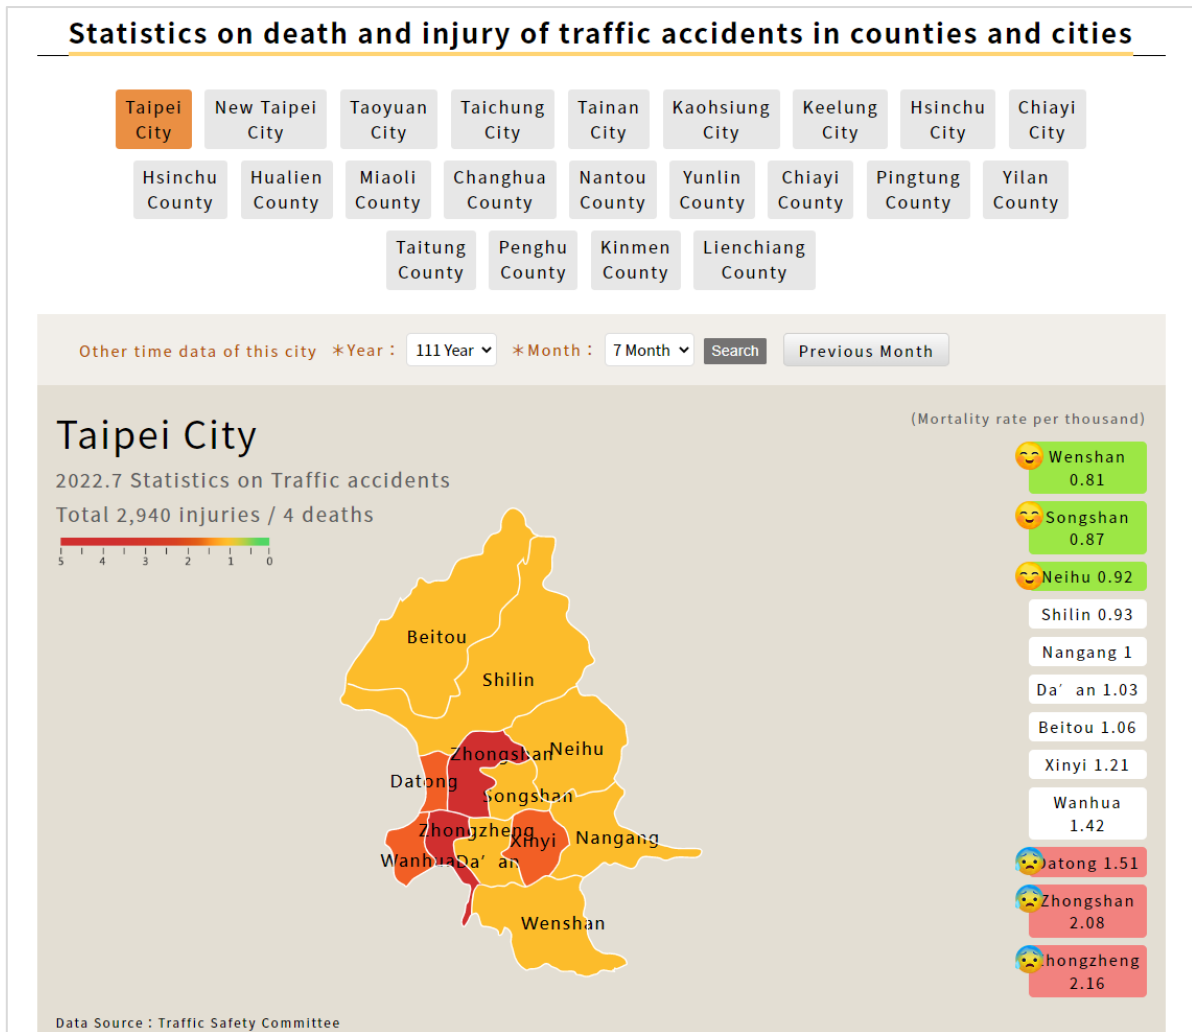

說明：

1. 首頁 Banner：點進去可看宣導內容或懶人包
2. 各縣市交通事故死傷統計、交通事故數據：數據與中文版同時更新
3. Vedio：英文版影片
4. 5.News、Recommend：英文版新聞與推薦的宣傳主題

說明：英文版各縣市交通事故死傷統計，可選擇縣市，並以年月份查詢數據

Zero Tolerance to Drunk Driving

Numbers of DUI Cases Turned in to the Police and Road Accident Casualties

Year	The number of cases of cited for traffic violations	The number of cases of taken to court	The number of casualties caused by a drunk driving of an individual with a BAC of over 0.15mg/L	The main causes of the first party in causing the accident		Any drunk driver with a BAC of over 0.15mg/L [Note 2]	
				Number of deaths within 24 hours (A1)	Number of injuries (A1+A2)	Number of deaths within 30 days	Number of injuries
2018	101,202	57,834	9,718	100	5,595	316	12,384
2019	91,620	53,365	9,122	149	4,991	294	11,607
2020	82,626	48,054	8,893	151	4,983	289	11,225
2021	59,454	36,248	8,647	163	4,836	311	10,891
2022.1-7	37,218	20,459	4,429	79	2,637	155	5,563